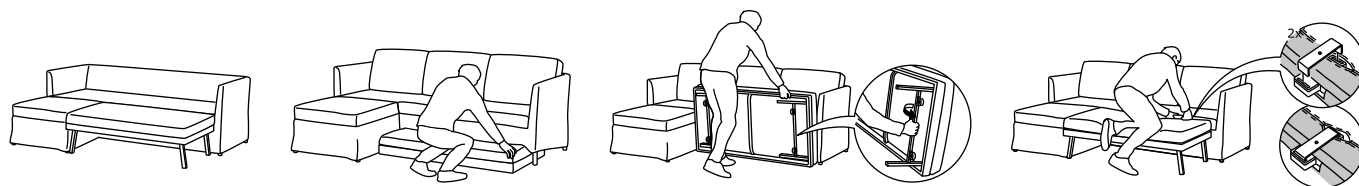

BUYING GUIDE

BRÅTHULT

Sofa series

MODELS

Three-seat sofa
Corner sofa
Corner sofa-bed

Removable cover

Choice of cover

Washable cover

Storage in footstool

Spacious sofa with clean lines

BRÅTHULT sofa has a slim design with clean and straight modern lines, while also being spacious and generous when you sit in it. The metal frame makes it stable and durable, yet easy to lift and move if you want to refurbish or if you maybe move to a new home. Does the sofa need to double as a bed? Then choose the sofa-bed that quickly and easily transforms into a comfortable bed. The springy seat and elastic foam mean that you sit and sleep comfortably.

Sustainable the whole way

BRÅTHULT sofa is made of lightweight yet sturdy and durable materials. The flat packs which the sofa comes in make it easier for you to transport and carry into your home. It also makes our transports more efficient which means that we can keep our carbon dioxide emissions down and prices low. The sofa is also designed so that you can easily separate and recycle the materials (at some point, many years down the road). Sustainable the whole way!

HOW TO CONVERT

It's easy to transform BRÅTHULT sofa-bed into a spacious and comfortable bed. First, pull out the underframe. Then simply fold out the legs and position the underframe in place and attach it to the sofa □ now the bed is ready for a good night's sleep.