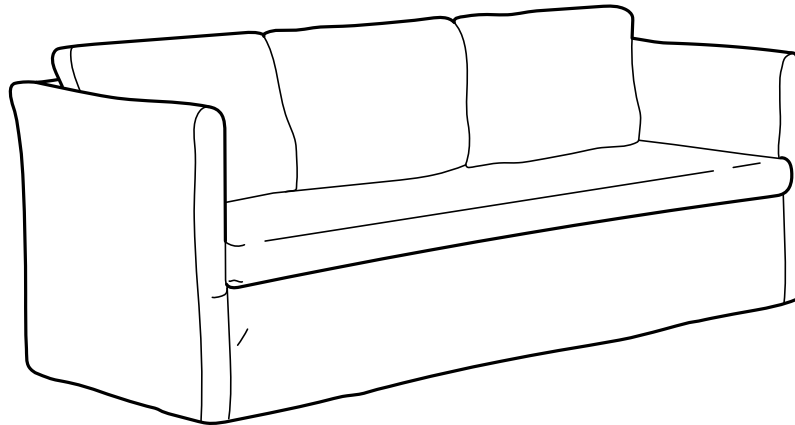

BUYING GUIDE

BRÅTHULT

Sofa series

MODELS

Three-seat sofa
Corner sofa
Corner sofa-bed

Removable cover

Choice of cover

Washable cover

Storage in footstool

Spacious sofa with clean lines

BRÅTHULT sofa has a slim design with clean and straight modern lines, while also being spacious and generous when you sit in it. The metal frame makes it stable and durable, yet easy to lift and move if you want to refurbish or if you maybe move to a new home. Does the sofa need to double as a bed? Then choose the sofa-bed that quickly and easily transforms into a comfortable bed. The springy seat and elastic foam mean that you sit and sleep comfortably.

Sustainable the whole way

BRÅTHULT sofa is made of lightweight yet sturdy and durable materials. The flat packs which the sofa comes in make it easier for you to transport and carry into your home. It also makes our transports more efficient which means that we can keep our carbon dioxide emissions down and prices low. The sofa is also designed so that you can easily separate and recycle the materials (at some point, many years down the road). Sustainable the whole way!

HOW TO CONVERT

It's easy to transform BRÅTHULT sofa-bed into a spacious and comfortable bed. First, pull out the underframe. Then simply fold out the legs and position the underframe in place and attach it to the sofa □ now the bed is ready for a good night's sleep.