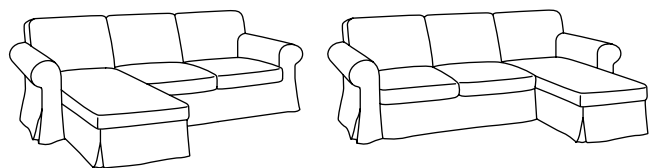

Buying guide

EKTORP

Seating system

Models

Footstool
Armchair
2-seat sofa
3-seat sofa
3-seat sofa with chaise longue

Storage in footstool

Removable cover

Choice of cover

Washable cover

Washable cover

10

The EKTORP seating series comes with a free 10 year guarantee. Read more in the guarantee brochure.

As you like it, as long as you like it

The EKTORP seating series gives you so many choices, whether you're looking for a comfortable armchair, or an entire living room. You can easily match the many different covers for a personal look. We have worked thoroughly on the practical details, such as washable covers and reversible back cushions, to make EKTORP a personal and long-lasting choice for your home. Need a place to sleep too? VRETSTORP sofa-bed is designed to match EKTORP in both form and covers.

Details to appreciate, day after day

EKTORP has soft seat cushions that follow the contours of your body. They also provide good support for your back and are strong enough to use day after day. A simple yet clever detail is that the fabric back cushions are reversible, so they keep fresh longer. You can also remove and wash the covers when needed. To be sure EKTORP will withstand the demands of everyday life, we've been extra careful with important details, like making strong seams and durable covers. This way, you can appreciate your EKTORP for a long time!

Good to know

You can put the chaise longue on EKTORP two-seat sofa with chaise longue wherever you like. That makes it easy to place the sofa, regardless of the layout of the room – and easy to rearrange when you feel like it. You also get plenty of comfortable seats and can stretch out properly.