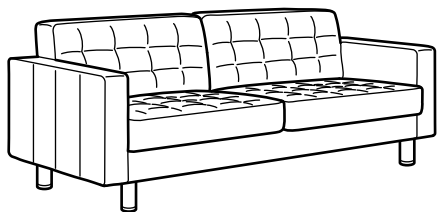

ALL PARTS AND PRICES

Overall size: Width x Depth x Height.

Armchair
89×89×78 cm

Footstool
W65×77×44 cm.

Add on chaise longue unit
78×158×78 cm

2-seat sofa
164×89×78 cm

3-seat sofa
204×89×78 cm

3-seat sofa with chaise longue
242×89/158×78 cm

LANDSKRONA leg, 4-p.	302.923.99	20€	702.923.97	20€
----------------------	------------	------------	------------	------------

COMBINATIONS

Overall size: Width x Depth x Height.

Armchair

Overall size: 89×89×78 cm

2-seat sofa

Overall size: 164×89×78 cm

3-seat sofa

Overall size: 204×89×78 cm

3-seat sofa, with chaise longue

Overall size: 242×89/158×78 cm

4-seat sofa, with chaise longue

Overall size: 282×89/158×78 cm

5-seat sofa, with chaise longues

Overall size: 360×89/158×78 cm

GOOD TO KNOW

LANDSKRONA in leather and coated fabric

LANDSKRONA leather sofa is a combination of our 1,2 mm thick grain leather called GRANN, which is a soft yet durable dyed through leather, and BOMSTAD coated fabric. Coated fabric has the look and feel of leather at a lower cost.