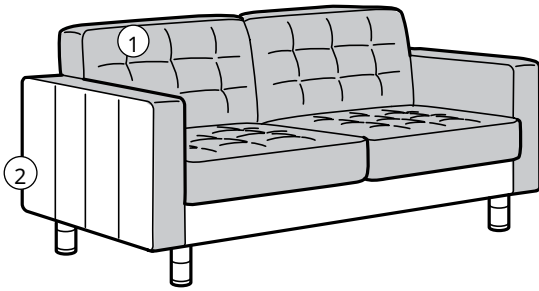

LANDSKRONA leg, 4-p.	302.923.99	20€	702.923.97	20€
----------------------	------------	------------	------------	------------

COMBINATIONS

Overall size: Width x Depth x Height.

Armchair

Overall size: 89×89×78 cm

2-seat sofa

Overall size: 164×89×78 cm

3-seat sofa

Overall size: 204×89×78 cm

3-seat sofa, with chaise longue

Overall size: 242×89/158×78 cm

4-seat sofa, with chaise longue

Overall size: 282×89/158×78 cm

5-seat sofa, with chaise longues

Overall size: 360×89/158×78 cm

GOOD TO KNOW

LANDSKRONA in leather and coated fabric

LANDSKRONA leather sofa is a combination of our 1,2 mm thick grain leather called GRANN, which is a soft yet durable dyed through leather, and BOMSTAD coated fabric. Coated fabric has the look and feel of leather at a lower cost.