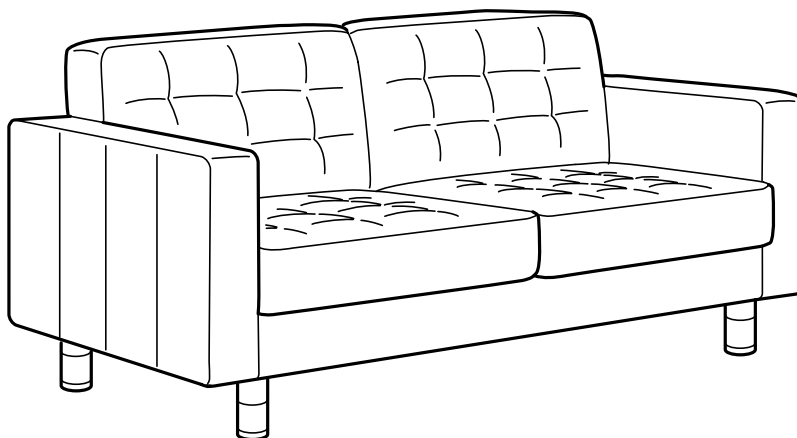

LANDSKRONA

Seating series

MODELS

- Armchair
- Chaise longue add.on unit
- 2-seat sofa
- 3-seat sofa
- 3-seat sofa with chaise longue
- 4-seat sofa with chaise longue
- 5-seat sofa with chaise longues

Choice of cover

Choice of legs

Fixed cover

Leather and coated fabric

10

LANDSKRONA sofa has a free 10-year guarantee. Read more in the guarantee brochure.

The elegant LANDSKRONA sofa series can easily be adapted to your home and your life. Choose the number of seats, shape and functions. If the family grows and the needs change, you can add to your sofa and let it grow with you. Choose a cover in leather and coated fabric, or in fabric and choose if you want sofa legs in wood or metal. Matching sleeves for the legs are included.

This soft and welcoming sofa will last a long time since the seat cushions are filled with high resilience foam that gives good support for your body and quickly regains its original shape when you get up. Practical functions, plenty of combination possibilities and slim dimensions make the series easy to furnish with, regardless of what your home looks like.

ALL PARTS AND PRICES

Overall size: Width x Depth x Height.

Armchair
89×89×78 cm

Footstool
W65×77×44 cm.

Add on chaise longue unit
78×158×78 cm

2-seat sofa
164×89×78 cm

3-seat sofa
204×89×78 cm

3-seat sofa with chaise longue
242×89/158×78 cm