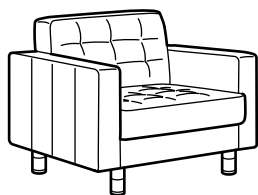

COMBINATIONS

Overall size: Width x Depth x Height.

Armchair

Overall size: 89×89×78 cm