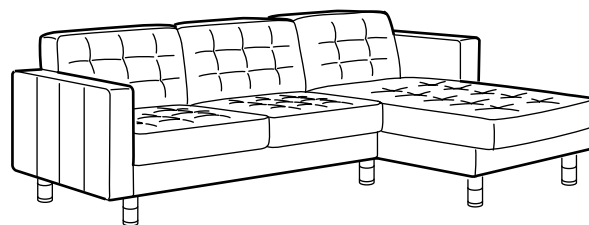

LANDSKRONA leg, 4-p.	302.923.99	20€	702.923.97	20€
----------------------	------------	------------	------------	------------

COMBINATIONS

Overall size: Width x Depth x Height.

Armchair

Overall size: 89×89×78 cm

2-seat sofa

Overall size: 164×89×78 cm

3-seat sofa

Overall size: 204×89×78 cm

3-seat sofa, with chaise longue

Overall size: 242×89/158×78 cm

4-seat sofa, with chaise longue

Overall size: 282×89/158×78 cm