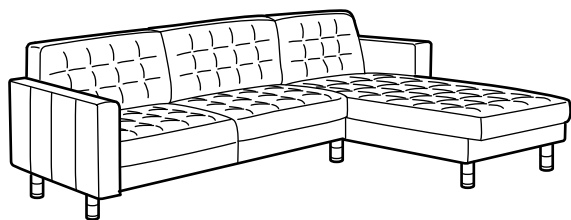

LANDSKRONA leg, 4-p.	302.923.99	20€	702.923.97	20€
----------------------	------------	------------	------------	------------

COMBINATIONS

Overall size: Width x Depth x Height.

Armchair

Overall size: 89×89×78 cm

2-seat sofa

Overall size: 164×89×78 cm

3-seat sofa

Overall size: 204×89×78 cm

3-seat sofa, with chaise longue

Overall size: 242×89/158×78 cm

4-seat sofa, with chaise longue

Overall size: 282×89/158×78 cm

5-seat sofa, with chaise longues

Overall size: 360×89/158×78 cm

GOOD TO KNOW

LANDSKRONA in leather and coated fabric

LANDSKRONA leather sofa is a combination of our 1,2 mm thick grain leather called GRANN, which is a soft yet durable dyed through leather, and BOMSTAD coated fabric. Coated fabric has the look and feel of leather at a lower cost.