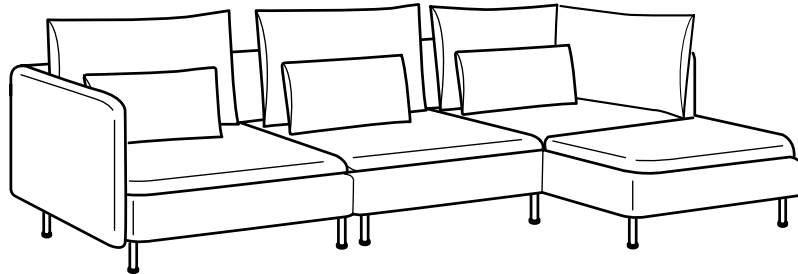

SÖDERHAMN

Seating series

MODELS

Armrest
1-seat section
Corner section
Chaise-longue
3-seat section

Removable, washable covers

Choice of cover

Can be customised to suit your needs

10

SÖDERHAMN sofa has a free 10-year guarantee. Read more in the guarantee brochure.

Sofa for everyone

It would be pretty strange if everyone wanted the same sofa, wouldn't it? That's exactly why SÖDERHAMN sofa series is based on durable and comfortable sections that you can combine any way you like. Are you looking for a big sofa or a small one? Do you want a cosy corner to curl up in? With SÖDERHAMN you're free to create the combination that suits you.

Comfortable in a new way

With SÖDERHAMN we wanted to use materials efficiently and make a really comfortable sofa that also has a light, airy design. That's why we did things a little differently than usual and put elastic webbing in the bottom of the sofa. It works together with the seat cushions to give a soft springy feeling. To this we added a generous seat depth and loose back cushions, so you can always arrange your sofa so it's perfectly comfortable for you.

COMBINATIONS

SÖDERHAMN sofa series consists of sections that can be used freestanding or combined into a various different shapes or sizes. This flexibility makes it easy to tailor a

sofa for your own needs, home and lifestyle. One tip is to use our planning tool to explore possibilities. You can find the tool at an IKEA store and at www.IKEA.gr