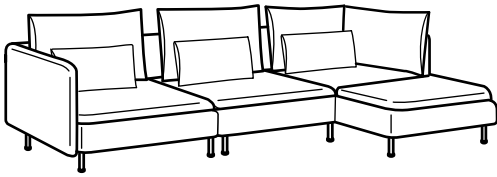

COMBINATIONS

SÖDERHAMN 4-seat sofa with chaise longue.

Overall size: 291×99/151×83 cm

Total price incl. cover

Finnsta turquoise	592.843.51	979€
Finnsta white	292.843.62	979€
Samsta dark grey	792.843.74	889€
Samsta orange	193.058.26	889€
Viarp beige/brown	993.058.27	1069€