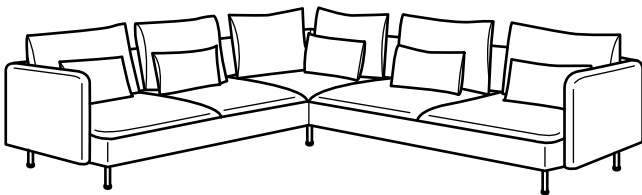

COMBINATIONS

SÖDERHAMN sofa series consists of sections that can be used freestanding or combined into a various different shapes or sizes. This flexibility makes it easy to tailor a

sofa for your own needs, home and lifestyle. One tip is to use our planning tool to explore possibilities. You can find the tool at an IKEA store and at www.IKEA.gr

COMBINATIONS

SÖDERHAMN 4-seat sofa with chaise longue.

Overall size: 291×99/151×83 cm

Total price incl. cover

| | | |
|-------------------|------------|--------------|
| Finnsta turquoise | 592.843.51 | 979€ |
| Finnsta white | 292.843.62 | 979€ |
| Samsta dark grey | 792.843.74 | 889€ |
| Samsta orange | 193.058.26 | 889€ |
| Viarp beige/brown | 993.058.27 | 1069€ |

SÖDERHAMN corner sofa, 4-seat with open end.

Overall size: W291/192×D99×H83 cm

Total price incl. cover

| | | |
|-------------------|------------|---------------|
| Finnsta turquoise | 292.843.81 | 1,128€ |
| Finnsta white | 392.843.90 | 1,128€ |
| Samsta dark grey | 292.843.95 | 1,008€ |
| Samsta orange | 093.058.41 | 1,008€ |
| Viarp beige/brown | 893.058.42 | 1,238€ |