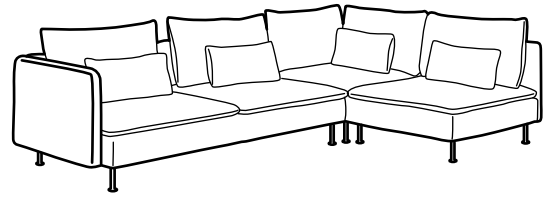

COMBINATIONS

SÖDERHAMN sofa series consists of sections that can be used freestanding or combined into a various different shapes or sizes. This flexibility makes it easy to tailor a

sofa for your own needs, home and lifestyle. One tip is to use our planning tool to explore possibilities. You can find the tool at an IKEA store and at www.IKEA.gr

COMBINATIONS

SÖDERHAMN 4-seat sofa with chaise longue.

Overall size: 291×99/151×83 cm

Total price incl. cover

| | | |
|-------------------|------------|--------------|
| Finnsta turquoise | 592.843.51 | 979€ |
| Finnsta white | 292.843.62 | 979€ |
| Samsta dark grey | 792.843.74 | 889€ |
| Samsta orange | 193.058.26 | 889€ |
| Viarp beige/brown | 993.058.27 | 1069€ |

SÖDERHAMN corner sofa, 4-seat with open end.

Overall size: W291/192×D99×H83 cm

Total price incl. cover

| | | |
|-------------------|------------|---------------|
| Finnsta turquoise | 292.843.81 | 1,128€ |
| Finnsta white | 392.843.90 | 1,128€ |
| Samsta dark grey | 292.843.95 | 1,008€ |
| Samsta orange | 093.058.41 | 1,008€ |
| Viarp beige/brown | 893.058.42 | 1,238€ |