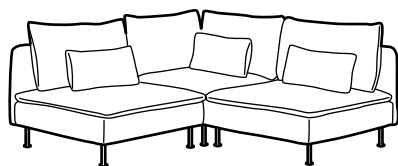

COMBINATIONS

SÖDERHAMN sofa series consists of sections that can be used freestanding or combined into a various different shapes or sizes. This flexibility makes it easy to tailor a

sofa for your own needs, home and lifestyle. One tip is to use our planning tool to explore possibilities. You can find the tool at an IKEA store and at www.IKEA.gr

SÖDERHAMN 3-seat sofa with open end.
Overall size: W192xD99xH83 cm

Total price incl. cover

| | | |
|-------------------|------------|-------------|
| Finnsta turquoise | 292.828.53 | 579€ |
| Finnsta white | 792.828.60 | 579€ |
| Samsta dark grey | 492.827.72 | 519€ |
| Samsta orange | 993.056.86 | 519€ |
| Viarp beige/brown | 993.056.91 | 629€ |

SÖDERHAMN 3-seat sofa with chaise longue.
Overall size: W186xD99/151xH83 cm

Total price incl. cover

| | | |
|-------------------|------------|-------------|
| Finnsta turquoise | 292.828.91 | 609€ |
| Finnsta white | 892.829.06 | 609€ |
| Samsta dark grey | 192.829.62 | 549€ |
| Samsta orange | 493.057.59 | 549€ |
| Viarp beige/brown | 293.057.60 | 659€ |