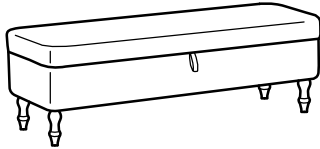

MODELS

Bench with storage

Overall size: W144×D49×D47 cm

Total price incl. cover

	Black wooden legs		Light brown wooden legs	
NOLHAGA dark green	492.747.34	299€	492.747.29	299€
NOLHAGA grey-beige	290.336.27	299€	890.336.34	299€
SEGERSTA multicolour	092.747.74	329€	092.747.69	329€
LJUNGEN blue	391.293.42	349€	291.293.47	349€
LJUNGEN medium grey	693.159.41	349€	793.159.45	349€