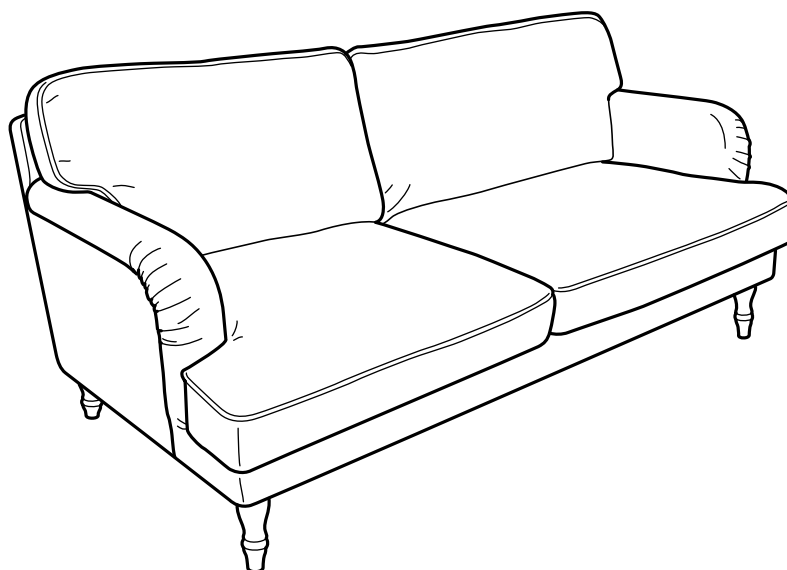

STOCKSUND

Sofa series

DESIGN

Nike Karlsson

MODELS

Bench

Armchair

2-seat sofa

3-seat sofa

Removable,
washable covers

Choice of cover

Choice of legs

Built with
pocket springs

10

The STOCKSUND seating series has a free 10-year guarantee. Read more in the guarantee brochure.

Warm and traditional

The STOCKSUND seating series has a timeless, traditional style and a warm inviting feeling, with soft rounded shapes and handcrafted details like turned wooden legs. The generous dimensions and seat cushions with a core of pocket springs give excellent comfort that you will enjoy for many years to come. The series includes sofas of different sizes, an extra wide armchair and a bench with storage that you can even use in the hallway or at the foot of your bed.

Quality, inside and out

With STOCKSUND, all details have been carefully designed to make both the inner and outer qualities easy for you to see and feel. The seat cushions have a core of highly durable pocket springs and a somewhat wider seat angle that makes the sofa feel deeper and you sit more comfortably. The legs are turned and crafted in solid wood. A choice of covers is available, all made of strong and hardwearing fabrics, with decorative piping and beautifully sewn pleats – all are removable and machine washable.