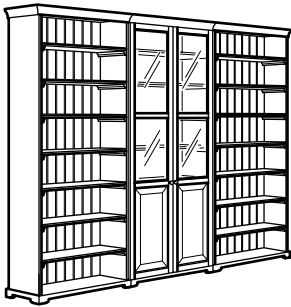

Overall size: 96×214 cm

This combination: 399€ (190.287.54)

The wall/bridging shelf connects two sections and provides space for a large flat screen TV; can also be hung separately on the wall. Generous drawers, for TV games and other accessories.

Overall size: 332×214 cm.

This combination: 1.186€ (390.460.64)

Cornice and plinth rail help create a uniform expression when two or more units are connected together. Combine both open and concealed storage; display the things you want - keep the rest safe behind closed doors.

ALL PARTS AND PRICES

LIATORP bookcase W96×D37×H214 cm.
Max load/shelf 40 kg. 4 adjustable shelves and 2 fixed for high stability. May be completed with LIATORP doors; 44×198 cm.

White	001.165.95	299€
-------	------------	-------------

LIATORP glass-door cabinet W96×D42×H215 cm.
Tempered glass doors keep your favourites free from dust, but still in full view. 3 adjustable shelves and 2 fixed for high stability. Solitaire unit; can't be connected with other pieces in this series.