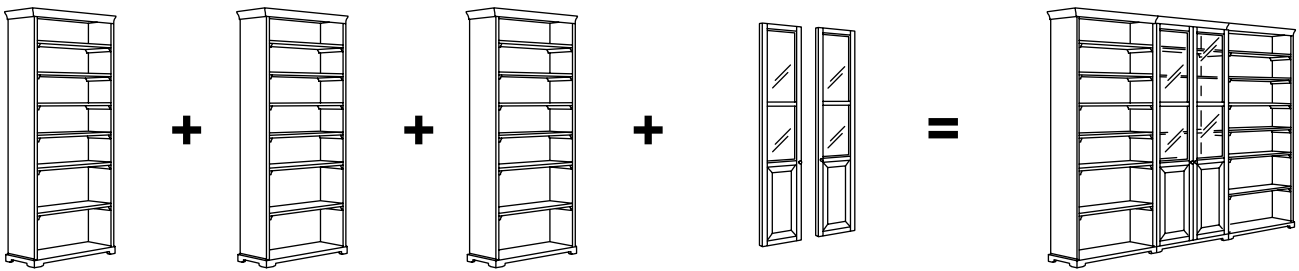

HOW TO BUILD

First, think about what you have and how much you need to store - books, CDs, photo albums, etc. Then choose one, two or more bookcases. They work just as well in your bedroom as

in the home office. Combine with doors to suit your needs and preferences.