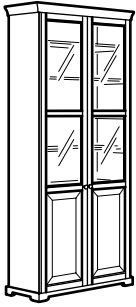

GOOD TO KNOW

1. Cornice and plinth rail help create a uniform expression when two or more units are connected together.

2. Adjustable shelves; adjust spacing according to your needs.

3. Adjustable feet; stands steady also on an uneven floor.

4. Cord outlet at the back; keeps cords in place.

5. Panel doors protect your books from dust and light and hide things that you don't want to show.

COMBINATIONS

A simple unit can be enough storage for a limited space or the foundation for a larger storage solution if your needs change. Panel/glass doors provide dust-free storage and let you hide or display things according to your needs.

Overall size: 96×214 cm

This combination: 399€ (190.287.54)

The wall/bridging shelf connects two sections and provides space for a large flat screen TV; can also be hung separately on the wall. Generous drawers, for TV games and other accessories.

LIATORP glass-door cabinet W96×D42×H215 cm.
Tempered glass doors keep your favourites free from dust, but still in full view. 3 adjustable shelves and 2 fixed for high stability. Solitaire unit; can't be connected with other pieces in this series.