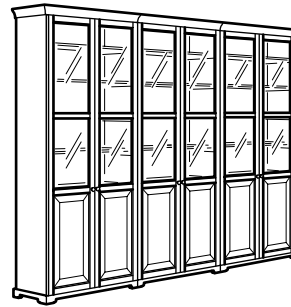

With a spacious storage solution everything has its place; makes it easy to find your things.

Overall size: 276×214 cm

This combination: 1.197€ (190.464.42)