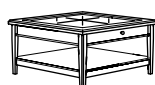

White	801.166.00	269€
-------	------------	-------------

LIATORP sideboard W145×D48×H87 cm.
Max. load 100 kg. A remote control will work through the glass so you can adjust the volume with the door closed. Cord outlet at the back that keeps cords in place. Solitaire unit; can't be connected with other pieces in this series.

White	704.397.28	299€
-------	------------	-------------

LIATORP sofa bench W133×D37×H75 cm.
Can be placed behind a sofa or along a wall for your convenience.

White/glass	001.050.64	199€
-------------	------------	-------------

LIATORP coffee table L93×W93×H51 cm.
Practical storage space underneath the table top.

White/glass	500.870.72	249€
-------------	------------	-------------

LIATORP side table L57×W40×H60 cm.
Separate shelf for storing magazines, etc.; keeps your things organised and the table top clear.