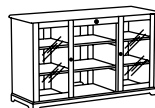

LIATORP sideboard W145×D48×H87 cm.
Max. load 100 kg. A remote control will work through the glass so you can adjust the volume with the door closed. Cord outlet at the back that keeps cords in place. Solitaire unit; can't be connected with other pieces in this series.

White	704.397.28	299€