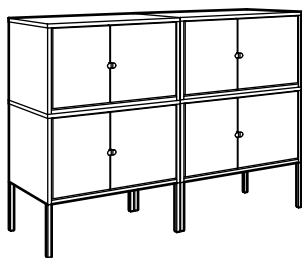

Combinations

Overall size: Width×Depth×Height.

LIXHULT floor-based storage combination.
Total size: W140×D35×H82 cm.
This combination 199.96€

| | |
|------------|------------|
| Anthracite | 393.883.59 |
|------------|------------|

Articles for this combination

| | | |
|--------------------------|------------|-------|
| LIXHULT cabinet 35x60 cm | Anthracite | 4 pcs |
|--------------------------|------------|-------|

LIXHULT floor-based storage combination.
Total size: W140×D35×H142 cm.
This combination 399.92€

LIXHULT floor-based storage combination.
Total size: W95×D35×H92 cm.
This combination 199.96€

| | |
|------|------------|
| Grey | 292.791.86 |
|------|------------|

Articles for this combination

| | | |
|--------------------------|------|-------|
| LIXHULT cabinet 60x35 cm | Grey | 4 pcs |
|--------------------------|------|-------|