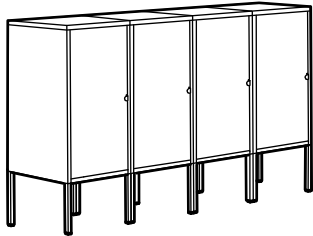

LIXHULT wall-mounted storage combination.
Total size: W25×D25×H50 cm.
This combination 40€

White 891.615.08

Articles for this combination

LIXHULT cabinet 25×25 cm White 2 pcs

LIXHULT wall-mounted storage combination.
Total size: W50×D25×H50 cm.
This combination 80€

White 892.791.74

Articles for this combination

LIXHULT cabinet 25×25 cm White 4 pcs

LIXHULT floor-based storage combination.
Total size: W120 cm×D35 cm×H57 cm.
This combination 99.98€

Grey 192.791.77

Articles for this combination

LIXHULT cabinet 60×35 cm Grey 2 pcs

LIXHULT floor-based storage combination.
Total size: W95×D35×H92 cm.
This combination 149.97€

Grey/anthracite 093.883.65

Articles for this combination

LIXHULT cabinet 35×60 cm Anthracite 1 pc
LIXHULT cabinet 60×35 cm Grey 2 pcs

Combinations

Overall size: Width×Depth×Height.

LIXHULT floor-based storage combination.
Total size: W140×D35×H82 cm.
This combination 199.96€

| | |
|------------|------------|
| Anthracite | 393.883.59 |
|------------|------------|