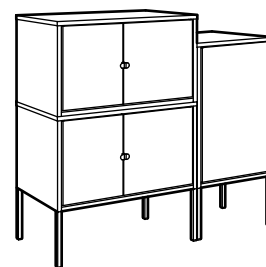

LIXHULT wall-mounted storage combination.
Total size: W25×D25×H50 cm.
This combination 40€

White 891.615.08

Articles for this combination

LIXHULT cabinet 25×25 cm White 2 pcs

LIXHULT wall-mounted storage combination.
Total size: W50×D25×H50 cm.
This combination 80€

White 892.791.74

Articles for this combination

LIXHULT cabinet 25×25 cm White 4 pcs

LIXHULT floor-based storage combination.
Total size: W120 cm×D35 cm×H57 cm.
This combination 99.98€

Grey 192.791.77

Articles for this combination

LIXHULT cabinet 60×35 cm Grey 2 pcs

LIXHULT floor-based storage combination.
Total size: W95×D35×H92 cm.
This combination 149.97€

Grey/anthracite 093.883.65

Articles for this combination

LIXHULT cabinet 35×60 cm Anthracite 1 pc
LIXHULT cabinet 60×35 cm Grey 2 pcs

Combinations

Overall size: Width×Depth×Height.

LIXHULT floor-based storage combination.
Total size: W140×D35×H82 cm.
This combination 199.96€

| | |
|------------|------------|
| Anthracite | 393.883.59 |
|------------|------------|