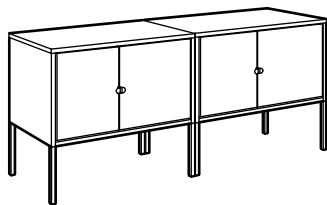

LIXHULT wall-mounted storage combination.
Total size: W25×D25×H50 cm.
This combination 40€

White 891.615.08

Articles for this combination

LIXHULT cabinet 25×25 cm White 2 pcs

LIXHULT wall-mounted storage combination.
Total size: W50×D25×H50 cm.
This combination 80€

White 892.791.74

Articles for this combination

LIXHULT cabinet 25×25 cm White 4 pcs

LIXHULT floor-based storage combination.
Total size: W120 cm×D35 cm×H57 cm.
This combination 99.98€

Grey 192.791.77

Articles for this combination

LIXHULT cabinet 60×35 cm Grey 2 pcs

LIXHULT floor-based storage combination.
Total size: W95×D35×H92 cm.
This combination 149.97€

Grey/anthracite 093.883.65

Articles for this combination

LIXHULT cabinet 35×60 cm Anthracite 1 pc
LIXHULT cabinet 60×35 cm Grey 2 pcs