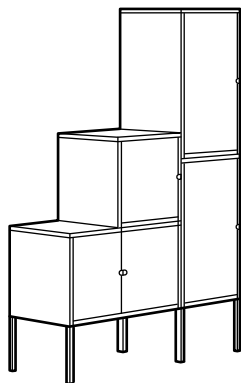

LIXHULT floor-based storage combination.
Total size: W95×D35×H92 cm.
This combination 199.96€

| | |
|------|------------|
| Grey | 292.791.86 |
|------|------------|

Articles for this combination

| | | |
|--------------------------|------|-------|
| LIXHULT cabinet 60x35 cm | Grey | 4 pcs |
|--------------------------|------|-------|

LIXHULT floor-based storage combination.
Total size: W105×D35×H117 cm.
This combination 239.97€

| | |
|------------------|------------|
| Anthrachite/blue | 993.883.56 |
|------------------|------------|

Articles for this combination

| | | |
|-------------------------|-------------|-------|
| LIXHULT cabinet 35x35cm | Blue | 3 pcs |
| LIXHULT cabinet 35x60cm | Anthrachite | 3 pcs |

Combinations

Overall size: Width×Depth×Height.

LIXHULT floor-based storage combination.

Total size: W95xD35xH142 cm.

This combination 179.97€

Grey/blue/anthracite 493.883.68

Articles for this combination

| | | |
|-------------------------|------------|-------|
| LIXHULT cabinet 60x35cm | Grey | 1 pcs |
| LIXHULT cabinet 35x35cm | Blue | 1 pcs |
| LIXHULT cabinet 35x60cm | Anthracite | 2 pcs |