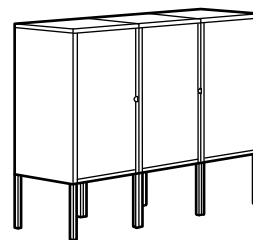

Articles for this combination

| | | |
|--------------------------|------------|-------|
| LIXHULT cabinet 35x60 cm | Anthracite | 4 pcs |
|--------------------------|------------|-------|

LIXHULT floor-based storage combination.
Total size: W140×D35×H142 cm.
This combination 399.92€

LIXHULT floor-based storage combination.
Total size: W95×D35×H92 cm.
This combination 199.96€

| | |
|------|------------|
| Grey | 292.791.86 |
|------|------------|

Articles for this combination

| | | |
|--------------------------|------|-------|
| LIXHULT cabinet 60x35 cm | Grey | 4 pcs |
|--------------------------|------|-------|

LIXHULT floor-based storage combination.
Total size: W105×D35×H117 cm.
This combination 239.97€

| | |
|------------------|------------|
| Anthrachite/blue | 993.883.56 |
|------------------|------------|