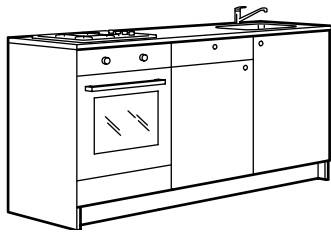

COMPLETE KITCHENS

The kitchens are complete with worktop, shelves, drawers, hinges, plinth, sink, water trap and tap. Just complement with knobs, handles and appliances. For suggested appliances, see the LAGAN range in the All parts and prices list on page 5. KNOXHULT kitchen system can also be combined with all other appliances in the IKEA range.

Overall size: W182×D61 cm

Total price

White	691.804.66	253.99€

Parts included in this combination

FYNDIG insert sink 1 bowl, 45×39 cm	1 pc
KNOXHULT wall cabinet with doors, 120 cm	1 pc
LAGAN mixer tap	1 pc
KNOXHULT base cab with doors and drawer, 180 cm	1 pc
LILLVIKEN water trap/strainer 1 bowl	1 pc