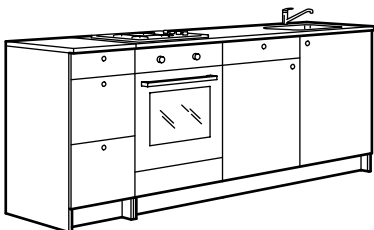

Overall size: W224×D61 cm

Total price

White	491.804.67	363.99€

Parts included in this combination

FYNDIG insert sink 1 bowl, 45×39 cm	1 pc
KNOXHULT wall cabinet with doors, 120 cm	1 pc
LAGAN mixer tap	1 pc
KNOXHULT base cabinet with doors and drawer, 180 cm	1 pc
KNOXHULT base cabinet with drawers, 40 cm	1 pc
KNOXHULT wall cabinet with door, 40×75 cm	1 pc
KNOXHULT wall cabinet with door, 60×60 cm	1 pc
LILLVIKEN water trap/strainer 1 bowl	1 pc