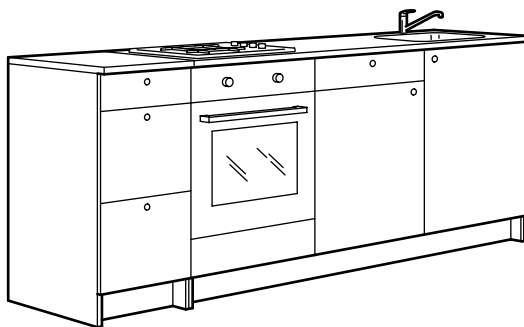

### GOOD TO KNOW:

The hinges are adjustable vertically, horizontally and in depth; makes it easier to mount the door in an exact position. The doors can be mounted left or right. The legs are adjustable to make the frame stand steady on uneven surfaces.

Overall size: W182×D61 cm