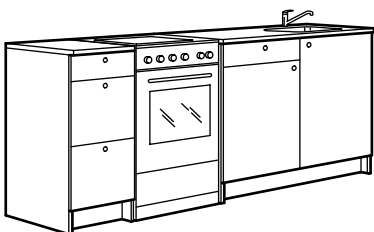

Overall size: W224×D61 cm

Total price

White	891.804.65	323.99€

Parts included in this combination

FYNDIG insert sink 1 bowl, 45×39 cm	1 pc
KNOXHULT wall cabinet with doors, 120 cm	1 pc
LAGAN mixer tap	1 pc
KNOXHULT base cabinet with drawers, 120 cm	1 pc
KNOXHULT base cabinet with drawers, 40 cm	1 pc
KNOXHULT wall cabinet with door, 40×75 cm	1 pc
KNOXHULT wall cabinet with door, 60×60 cm	1 pc
LILLVIKEN water trap/strainer 1 bowl	1 pc