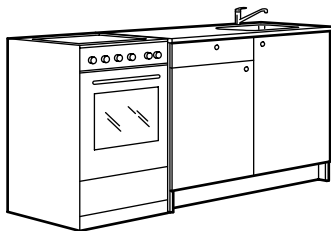

COMPLETE KITCHENS

The kitchens are complete with worktop, shelves, drawers, hinges, plinth, sink, water trap and tap. Just complement with knobs, handles and appliances. For suggested appliances, see the LAGAN range in the All parts and prices list on page 5. KNOXHULT kitchen system can also be combined with all other appliances in the IKEA range.

Overall size: W182×D61 cm

Total price

White	191.804.64	213.99€

Parts included in this combination

FYNDIG insert sink 1 bowl, 45×39 cm	1 pc
KNOXHULT wall cabinet with doors, 120 cm	1 pc
LAGAN mixer tap	1 pc
KNOXHULT base cabinet with doors and drawers, 120 cm	1 pc
LILLVIKEN water trap/strainer 1 bowl	1 pc