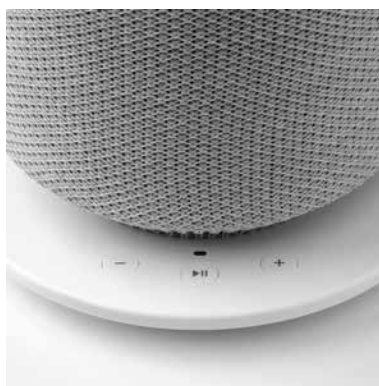

BUYING GUIDE

SYMFONISK

WiFi speaker

Stream via WiFi. SYMFONISK is part of the Sonos wireless sound system that fills as many rooms as you want with great sound

Speakers to create atmosphere at home, in every room.

The SYMFONISK speakers are a collaboration between IKEA and Sonos, so it easily integrates with other products from Sonos. You can stream music, podcasts and radio via WiFi without interruptions from phone calls or notifications. The music keeps playing even when your phone or tablet is not nearby. Control each speaker individually to play music in one room and an audiobook in another, or group them and play the same sound throughout your home.

Speaker as a shelf. Use the SYMFONISK WiFi bookshelf speaker as a shelf or, for example, a nightstand by mounting it on the wall with the SYMFONISK speaker bracket. The bracket includes a handy silicon mat to reduce vibrations and help keep your things in place on the speaker/shelf while playing music. Max. load 3 kg depending on type of wall and fastening.

Black	503.575.92	199€
White	704.351.60	199€

SYMFONISK WiFi bookshelf speaker. Place the speaker horizontally or vertically, or mount it on the wall to use as a practical shelf. Also helps you to use your space optimally, while providing a rich sound that fills the entire room.