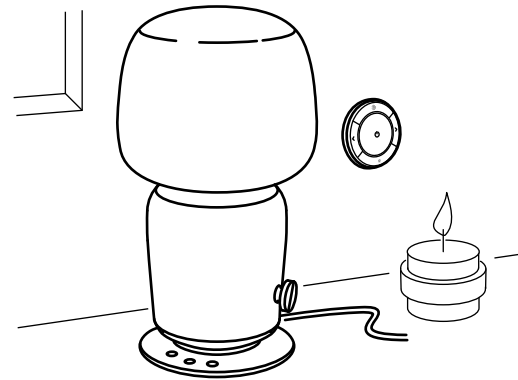

Dimmable light with different colour temperatures. To change the intensity and colour temperature of the light in the SYMFONISK Table lamp with WiFi speaker, add a TRÅDFRI bulb and remote control to your purchase.

This combination 230.98€

SYMFONISK table lamp with WiFi speaker, black	508.575.92	1 pc	199€
or			
SYMFONISK table lamp with WiFi speaker, white	704.351.60	1 pc	199€
Complete with			
TRÅDFRI LED bulb E14 400 lumen wireless dimmable/white spectrum opal white	704.243.12	1 pc	11.99€
TRÅDFRI remote control	104.607.51	1 pc	19.99€