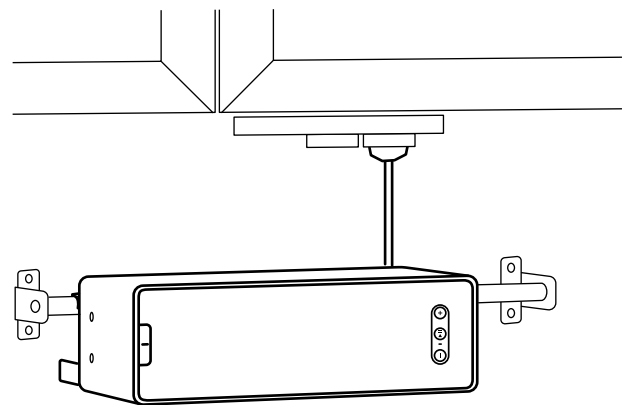

Hang your speaker on a kitchen rail. Hang the SYMFONISK WiFi Bookshelf speaker on a KUNGSFORS kitchen rail, saving precious space on your worktop. the SYMFONISK speaker hooks have a soft damping material so it reduces rattling when hung on a rail.

This combination 125€

SYMFONISK WiFi bookshelf speaker, black	803.575.57	1 pc	119€
or			
SYMFONISK WiFi bookshelf speaker, white	604.352.07	1 pc	119€
Complete with			
SYMFONISK speaker hook, black	504.443.25	1 pc	6€
KUNGSFORS rail, 56 cm, stainless steel	403.349.16	1 pc	6€