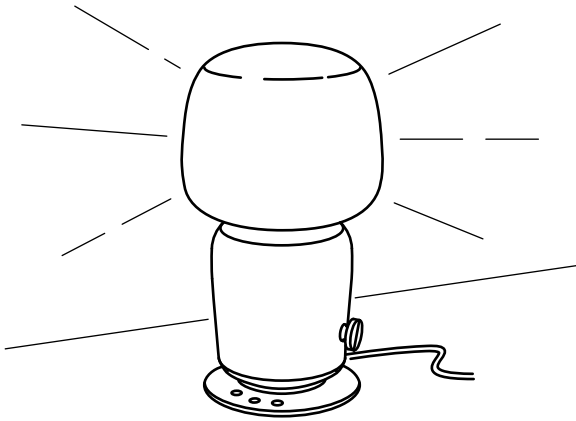

COMBINATIONS

On/off light. If you would simply like to turn the light on and off with the knob on the side of the SYMFONISK table lamp with WiFi speaker, choose a RYET bulb.

This combination 205.99€

SYMFONISK table lamp with WiFi speaker, black	503.575.92	1 pc	199€
or			
SYMFONISK table lamp with WiFi speaker, white	704.351.60	1 pc	199€
Complete with			
RYET LED bulb E14 806lm 4000K globe opal white 2-p	504.479.89	1 pc	6.99€