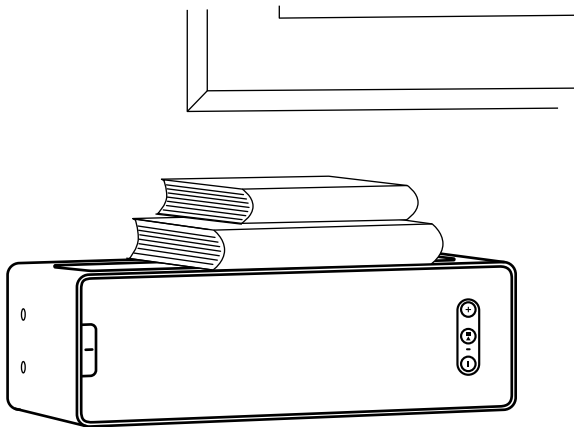

Speaker as a shelf. Use the SYMFONISK WiFi bookshelf speaker as a shelf or, for example, a nightstand by mounting it on the wall with the SYMFONISK speaker bracket. The bracket includes a handy silicon mat to reduce vibrations and help keep your things in place on the speaker/shelf while playing music. Max. load 3 kg depending on type of wall and fastening.

This combination 129€

SYMFONISK WiFi bookshelf speaker, black	803.575.57	1 pc	119€
SYMFONISK speaker wall bracket, black	104.381.71	1 pc	10€
or			
SYMFONISK WiFi bookshelf speaker, white	604.352.07	1 pc	119€
SYMFONISK speaker wall bracket, white	104.609.30	1 pc	10€