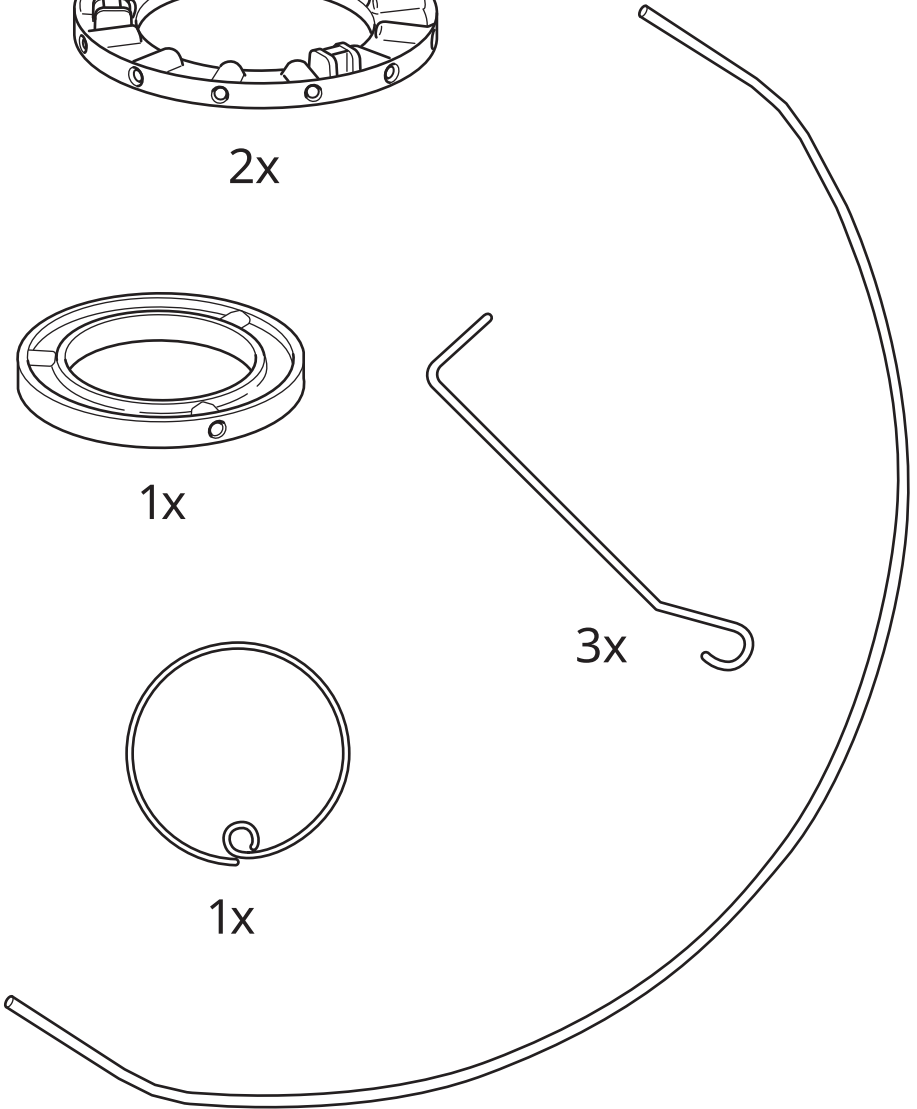

# REGNSKUR

Design and Quality  
IKEA of Sweden

2x

1x

1x

3x

12x

1

2

3

4

E26/E27

5

6

i

7